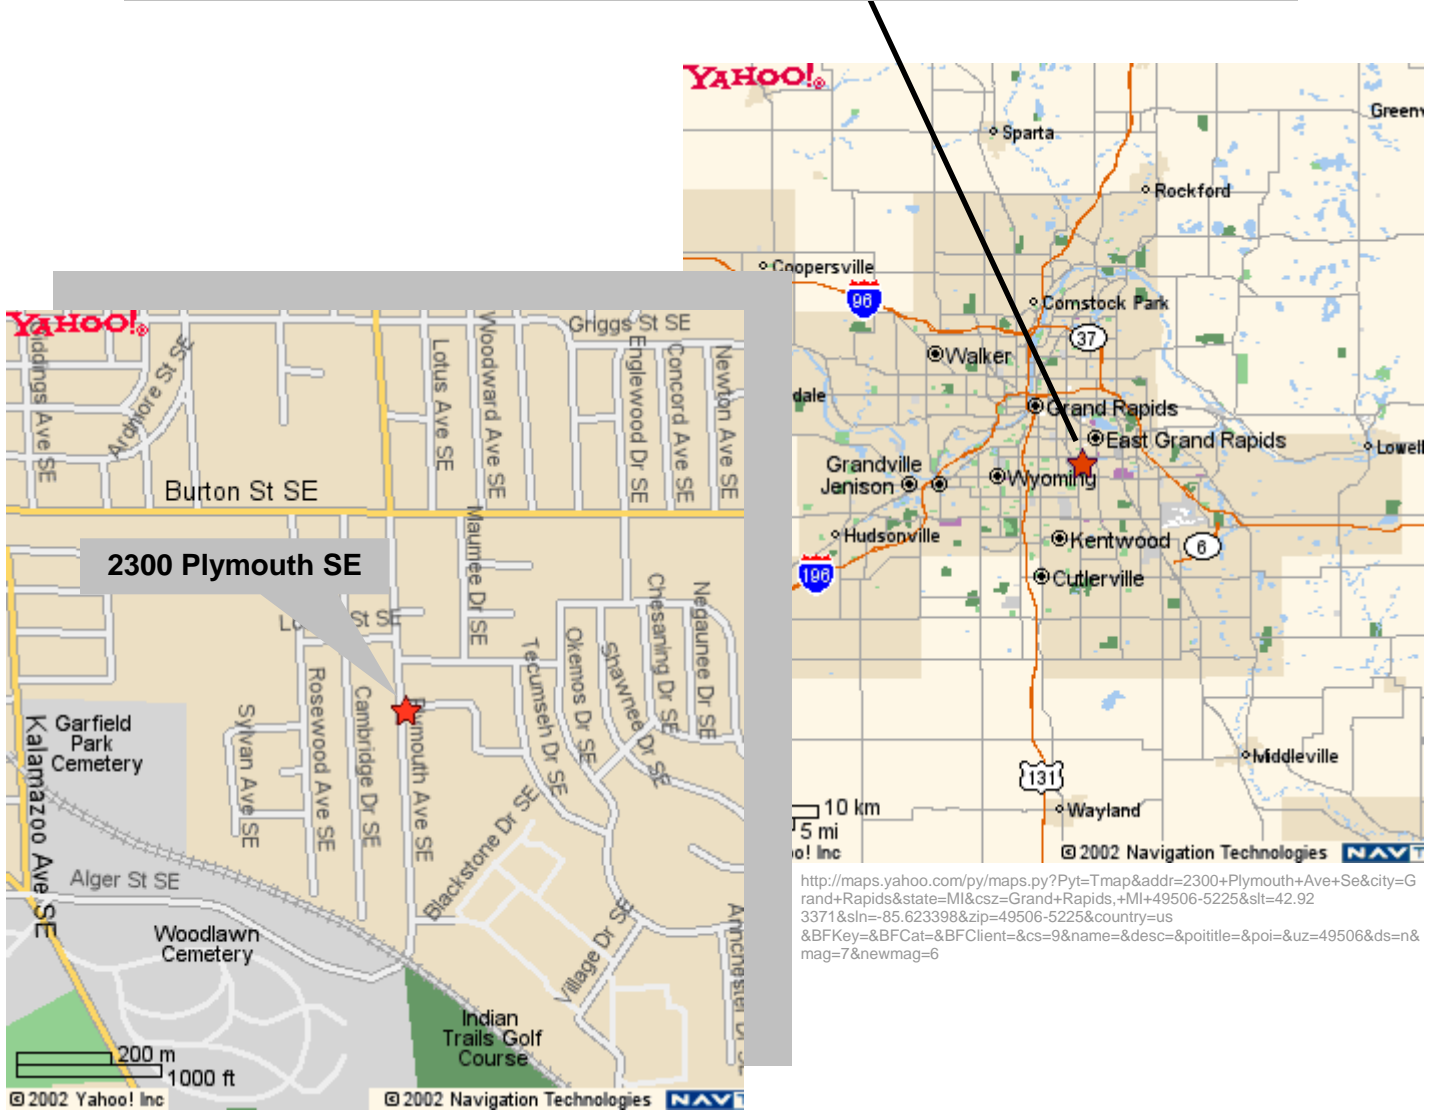

Grand Rapids Christian High School

2300 Plymouth SE

From US 131 Expressway:

- Exit US 131 on BURTON STREET EAST
- Travel EAST on BURTON for approximately 2.5 miles to the traffic light at PLYMOUTH AVE SE
- Turn RIGHT (south) onto Plymouth Ave SE
- Travel south on Plymouth 0.25 miles to school on east side of road

From I-96 Exit at East Beltline:

- Exit EAST BELTLINE SOUTH
- Travel SOUTH on the East Beltline
- Turn RIGHT (west) onto BURTON STREET SE
- Travel west on Burton Street approximately 1.96 miles to PLYMOUTH AVE SE
- Turn LEFT (south) onto Plymouth SE
- Travel south on Plymouth 0.25 miles to school on east side of road

From I-96 Exit at Cascade Road SE Exit:

- Exit at the CASCADE ROAD SE WEST ramp
- At the first traffic light at EAST PARIS SE, turn right (SOUTH)
- Travel south on East Paris to traffic light at BURTON STREET SE
- Travel west on Burton Street approximately 2.5 miles to PLYMOUTH AVE SE
- Turn LEFT (south) onto Plymouth SE
- Travel south on Plymouth 0.25 miles to school on east side of road