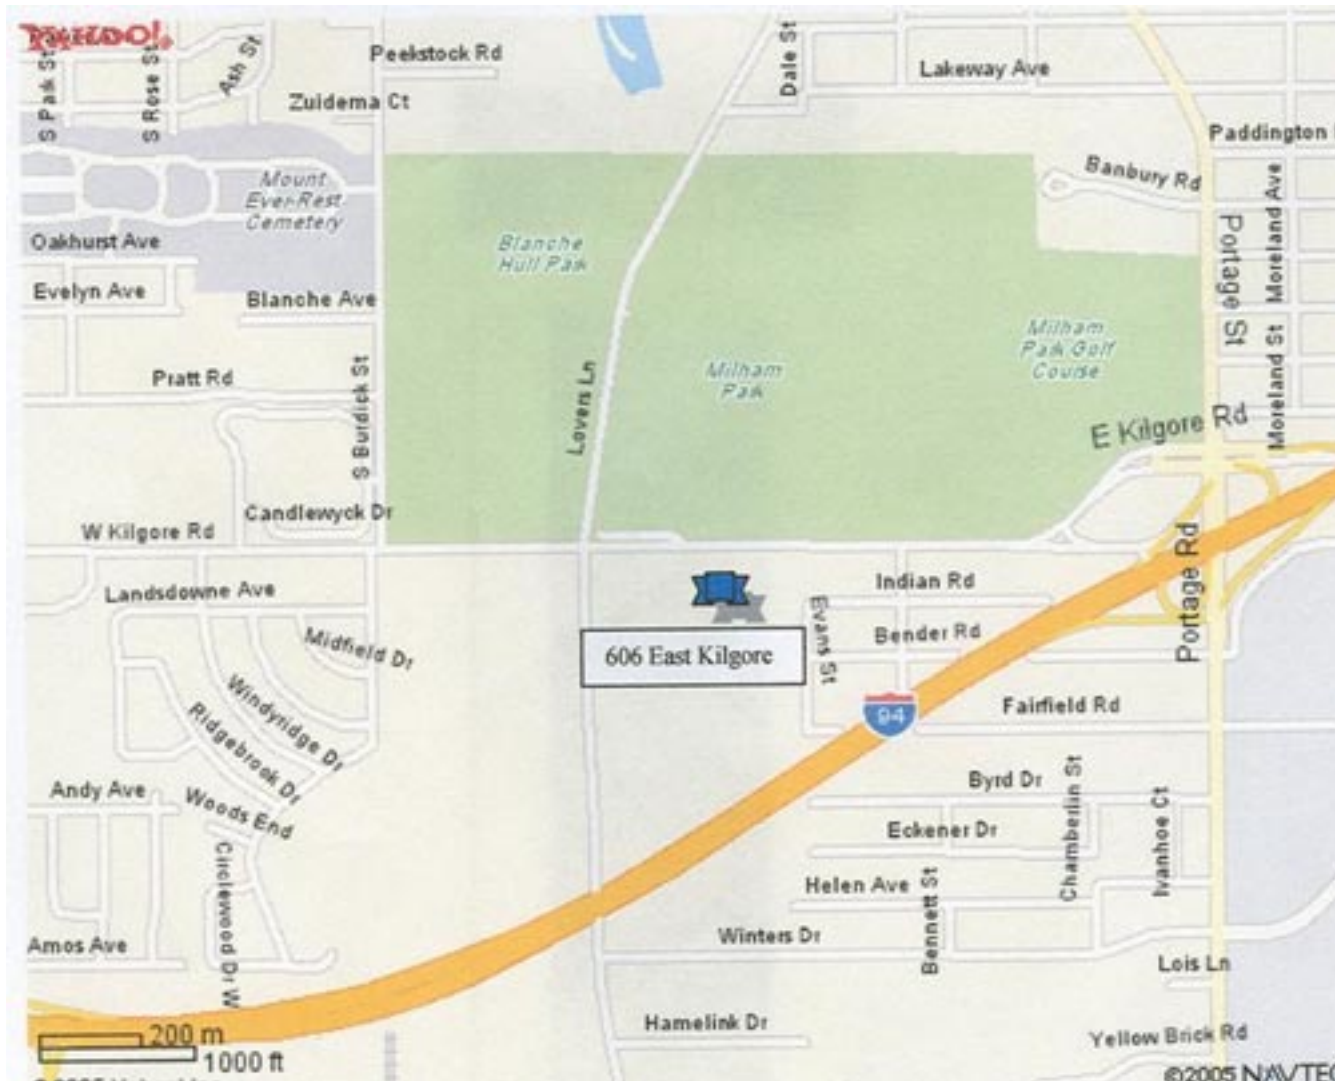

LOY NORRIX HIGH SCHOOL

Directions to Loy Norrix High School

***Take 131 South to I94 East.**

***Get off at Westnedge Ave. Exit and go North -2 stop lights to Kilgore Rd. Turn Right (East)**

***Go 2 more stop lights to the High School-it is on the corner of Lovers Lane & Kilgore.**

***The fields are behind the school.**