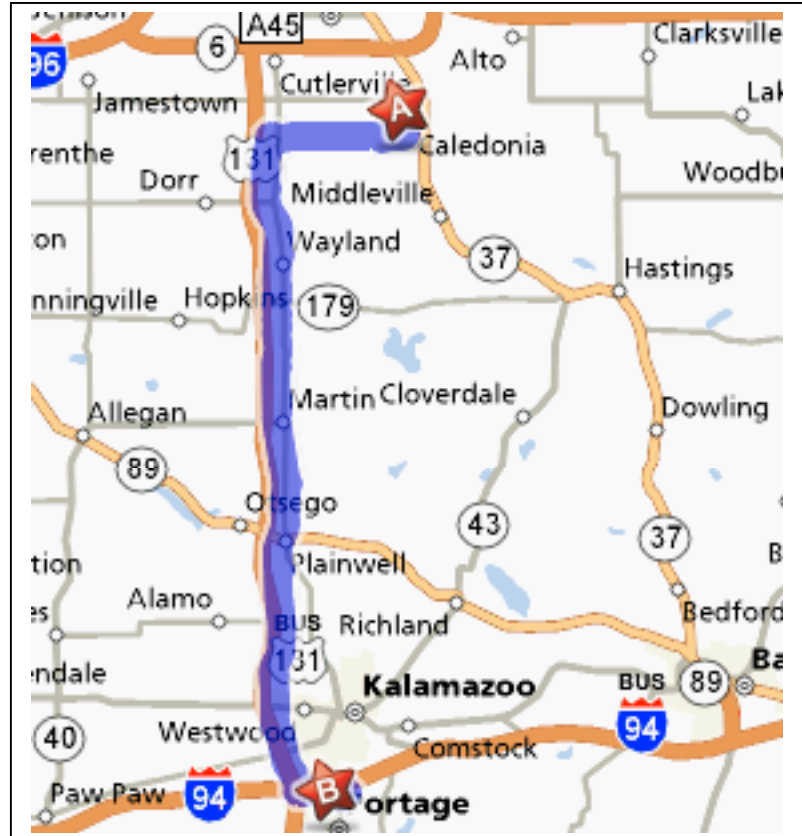

Caledonia High School

9090 Kraft Ave., Caledonia, Michigan * 616-891-8129 * Fax 616-891-7038

Portage Northern HS
1000 Idaho St.
Portage , MI 49002
616-329-7329
Huskies

▼ Directions from A to B:

START

1: Start out going SOUTH on KRAFT AVE SE toward 92ND ST SE.

2: Turn SLIGHT RIGHT onto 100TH ST SE.

3: Merge onto US-131 S via the ramp on the LEFT toward KALAMAZOO.

4: Merge onto I-94 E via EXIT 34A toward DETROIT.

5: Take the WESTNEDGE AVE SOUTH exit, EXIT 76A.

6: Turn RIGHT onto S WESTNEDGE AVE.

7: Turn RIGHT onto IDAHO AVE.

END

8: End at 1000 Idaho Ave Portage, MI 49024-1233

Estimated Time: 51 minutes Estimated Distance: 50 miles