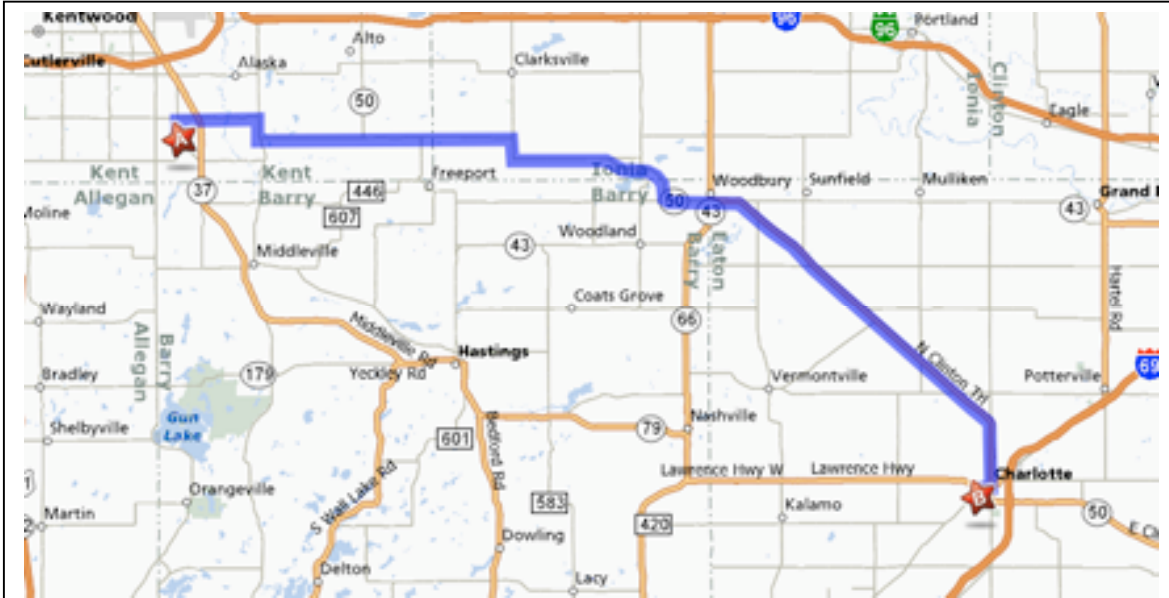

Charlotte High School
378 State Street
Charlotte, Michigan 48813

517-541-5160 phone

Start out going NORTH on KRAFT AVE SE toward 84TH ST SE.	0.9 mi
Turn RIGHT onto 84TH ST SE.	3.5 m
Turn RIGHT onto WHITNEYVILLE AVE SE.	1.0 m
Turn LEFT onto 92ND ST SE.	7.5 m
92ND ST SE becomes MI-50.	15.4 m
Turn SLIGHT RIGHT onto N CLINTON TRL/MI-50. Continue to follow MI-50.	17.9 m
Turn RIGHT onto W LAWRENCE AVE/MI-79.	0.3 m
Turn LEFT onto PEARL ST.	0.1 mi
Turn RIGHT onto W LOVETT ST.	0.1 mi
Turn SLIGHT LEFT onto STATE ST.	0.4 mi
End at 378 State St Charlotte, MI 48813-1704	

Another Route –

From Grand Rapids on I-96

- Take Interstate 96 East from Grand Rapids to I-69 South to Charlotte Exit 60.
- Turn west (right) on M-50 that changes to East Shepherd Street.
- Cross Cochran Ave and continue on West Shepherd Street to State Street.
- Turn Right on State Street and then left at entrance to High School.