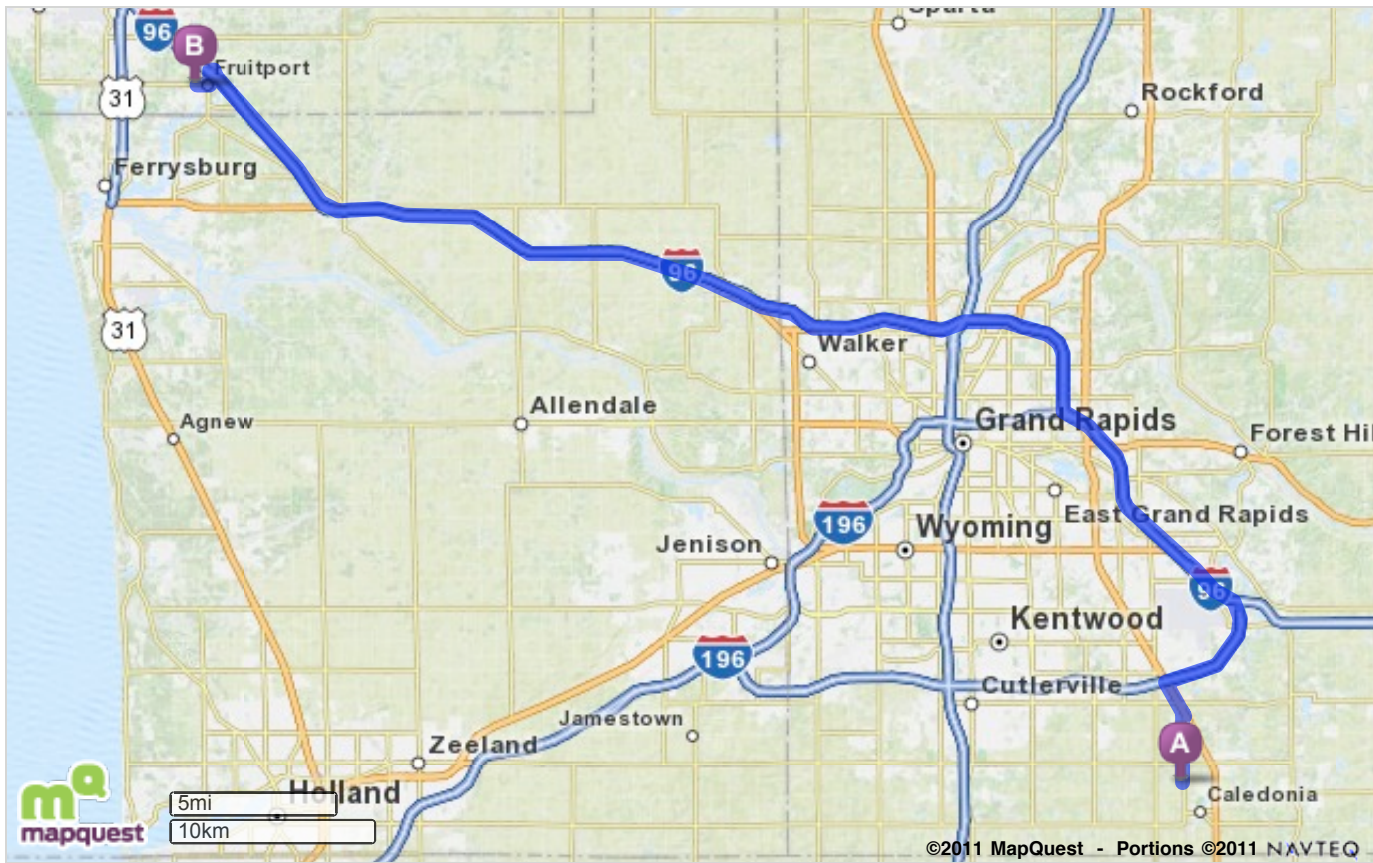

Notes

**Trip to:**  
 3255 Pontaluna Rd  
 Fruitport, MI 49415-9600  
**50.97 miles**  
**51 minutes**

	<b>8927 Kraft Ave SE</b> Caledonia, MI 49316-9718	<b>Miles Per Section</b>	<b>Miles Driven</b>	
	1. Start out going NORTH on KRAFT AVE SE toward 84TH ST SE.	<b>Go 2.3 Mi</b>	2.3 mi	
	2. Turn RIGHT onto BROADMOOR AVE SE / M-37 S.	<b>Go 0.1 Mi</b>	2.4 mi	
	3. Make a U-TURN onto BROADMOOR AVE SE / M-37 N. <i>If you reach 76TH ST SE you've gone about 0.6 miles too far</i>	<b>Go 1.3 Mi</b>	3.7 mi	
	4. Merge onto M-6 E / PAUL B HENRY FWY toward I-96 / LANSING.	<b>Go 3.5 Mi</b>	7.2 mi	
		5. Keep LEFT to take I-96 W toward MUSKEGON.	<b>Go 42.5 Mi</b>	49.7 mi
	6. Take EXIT 4 toward AIRLINE RD.	<b>Go 0.2 Mi</b>	49.9 mi	
	7. Turn LEFT onto FARR RD.	<b>Go 0.1 Mi</b>	50.0 mi	
	8. Turn LEFT onto AIRLINE HWY.	<b>Go 0.5 Mi</b>	50.5 mi	
	9. Turn RIGHT onto PONTALUNA RD. <i>PONTALUNA RD is 0.2 miles past IDA AVE</i>	<b>Go 0.4 Mi</b>	51.0 mi	
	10. 3255 PONTALUNA RD is on the LEFT. <i>Your destination is 0.1 miles past N 6TH AVE</i> <i>If you reach WINDWOOD DR you've gone about 0.2 miles too far</i>		51.0 mi	
	<b>3255 Pontaluna Rd</b> Fruitport, MI 49415-9600	<b>51.0 mi</b>	<b>51.0 mi</b>	

Total Travel Estimate: **50.97 miles - about 51 minutes**

[All rights reserved. Use subject to License/Copyright](#)

Directions and maps are informational only. We make no warranties on the accuracy of their content, road conditions or route usability or expeditiousness. You assume all risk of use. MapQuest and its suppliers shall not be liable to you for any loss or delay resulting from your use of MapQuest. Your use of MapQuest means you agree to our [Terms of Use](#)