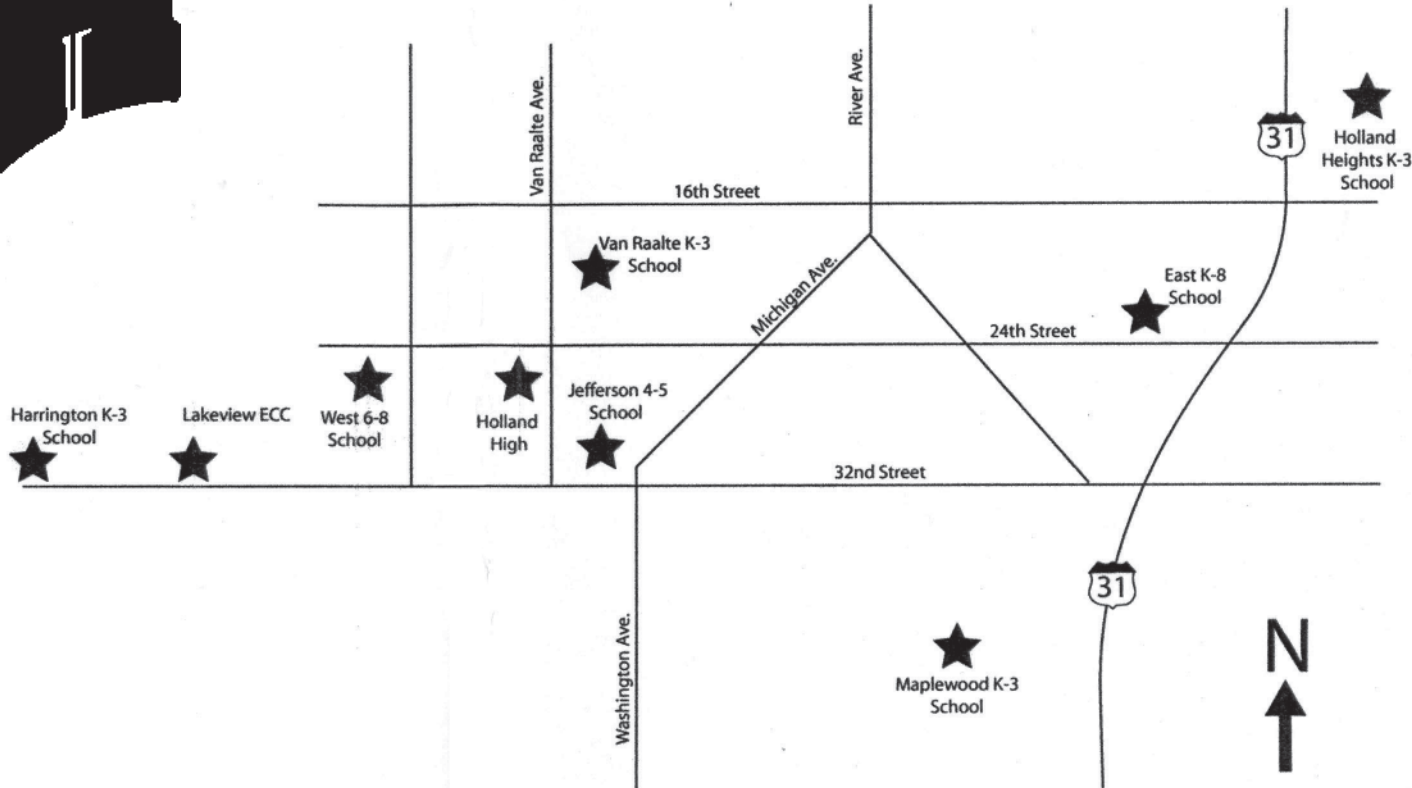

2006-2007

Holland Public Schools

Founded in 1848, Holland Public Schools has earned state and national recognition for excellence in education. Approximately 330 teachers, with an average of 14 years experience each and most possessing master's degrees, offer our diverse student population solid instruction in core curriculum along with a wide spectrum of other programs, including art, music, athletics, theater, forensics, K-12 Spanish, special education, English as a Second Language, and many extra-curricular activities.

Our district strives to provide broad-based opportunities; opportunities for

students to grow and learn as well as opportunities for parents, community members, and business partners to get involved. We are a "community" school district in every sense. Everyone is welcome.

Today, Holland Public Schools has one "Class A" North Central Accredited high school, a middle school for grades 6-8, a school for grades K-8, a school for grades 4-5, four schools for grades K-3, and one early childhood center.

Here is a listing of our schools. Check out our district's website. Visit the "About HPS" link (district history),

the "School Board" link, and "Superintendent Garcia's" link. These links will give you a glimpse of our district, its leadership, and direction. By visiting our teacher pages and other links on our website, you'll see the range of our programs and the high quality of our instruction. As Superintendent Garcia has frequently pointed out, "there are small miracles occurring in our classrooms every single school day."

Your comments and questions are important to us.

General Phone Line: 494-2000

Email: hpsboard@hollandpublicschools.org

www.hollandpublicschools.org

- **Lakeview ECC**
  919 West 32nd Street
  ph. 494-2175
- **Mapplewood K-3**
  925 Central Avenue
  ph. 494-2650
- **Van Raalte K-3**
  461 Van Raalte Avenue
  ph. 494-2600
- **Holland Heights K-3**
  857 East 12th Street
  ph. 494-2750
- **Harrington K-3**
  1623 West 32nd Street
  ph. 494-2900
- **Jefferson 4-5**
  282 West 30th Street
  ph. 494-2500
- **East K-8**
  373 East 24th Street
  ph. 494-2425
- **West Middle**
  500 West 24th Street
  ph. 494-2350
- **Holland High**
  600 Van Raalte Avenue
  ph. 494-2200