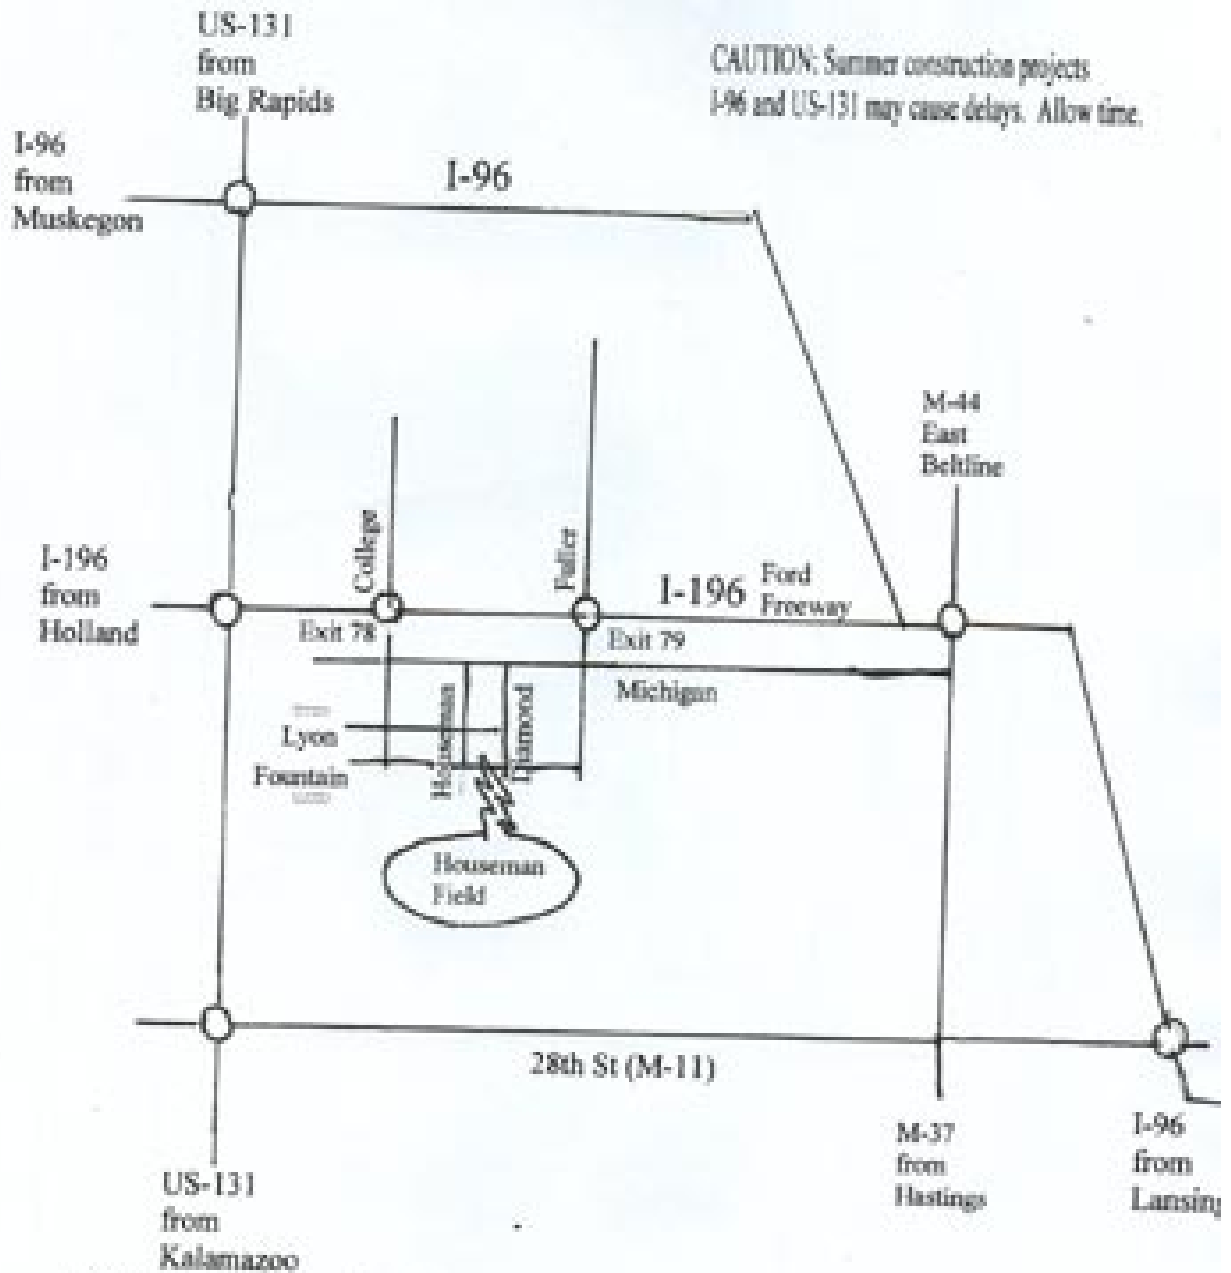

Houseman Field, 151 Houseman St.  
Grand Rapids, MI 49503

**DIRECTIONS:** Eastbound on I-196 to College Ave. (exit 78), right on College to 3rd light, Fountain St. Left on Fountain (one-way) 1/2 mile to Houseman, left on Houseman to site entrance.  
Westbound on I-196 to Fuller Ave. (exit 79), left on Fuller, one block to Michigan, right on Michigan, 1/4 mile to Diamond St, left on Diamond, 2 blocks to Lyon St, right on Diamond to Houseman St., left on Houseman to site entrance.  
Athletes enter on Houseman St. General Admission on Houseman or Fountain St.