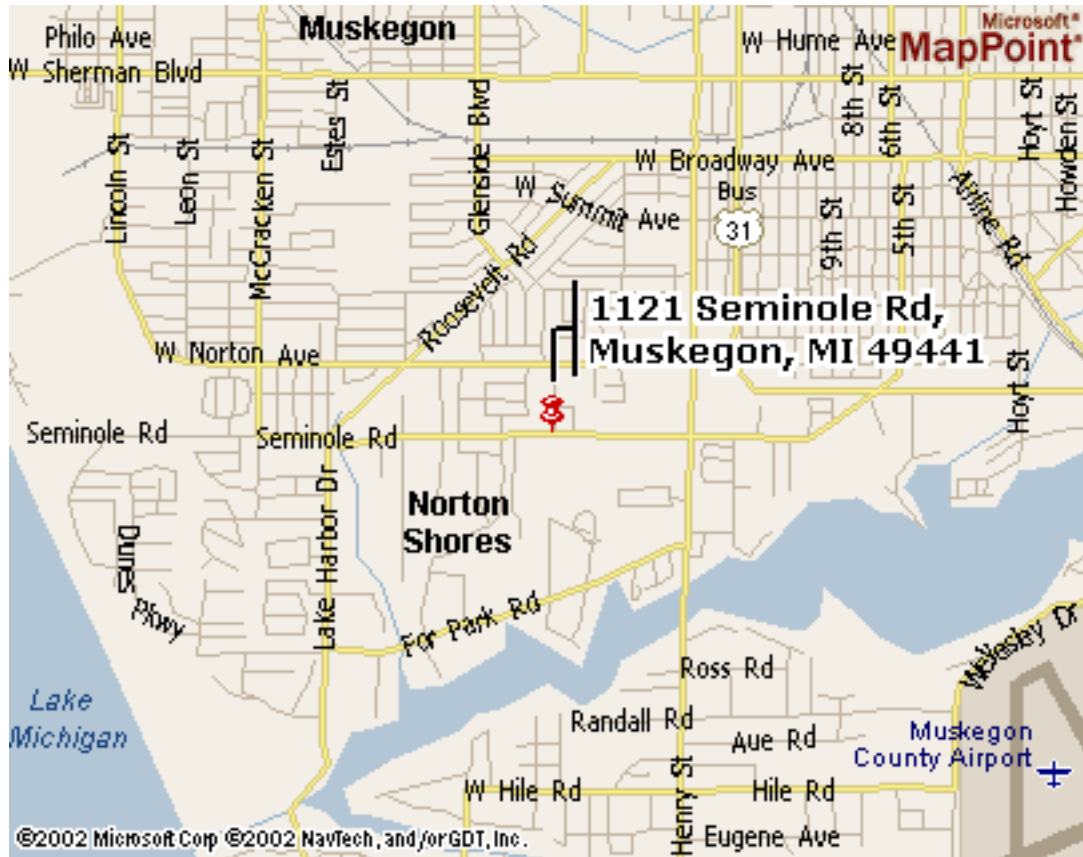

Caledonia High School

9090 Kraft Ave., Caledonia, Michigan * 616-891-8129 * Fax 616-891-7038

OK Conference - Green - Muskegon Mona Shores - Sailors

Take the M-6 E ramp toward I-96 E. 0.2 miles Map

Merge onto MI-6 E / PAUL B HENRY FWY. 3.2 miles Map

Keep LEFT to take I-96 W toward MUSKEGON. 46.3 miles Map

Merge onto S SEAWAY DR / US-31 BR N. 2.5 miles Map

Turn SLIGHT LEFT onto SEMINOLE RD. 1.1 miles Map

End at 1121 Seminole Rd
Norton Shores, MI 49441-4345, US Map