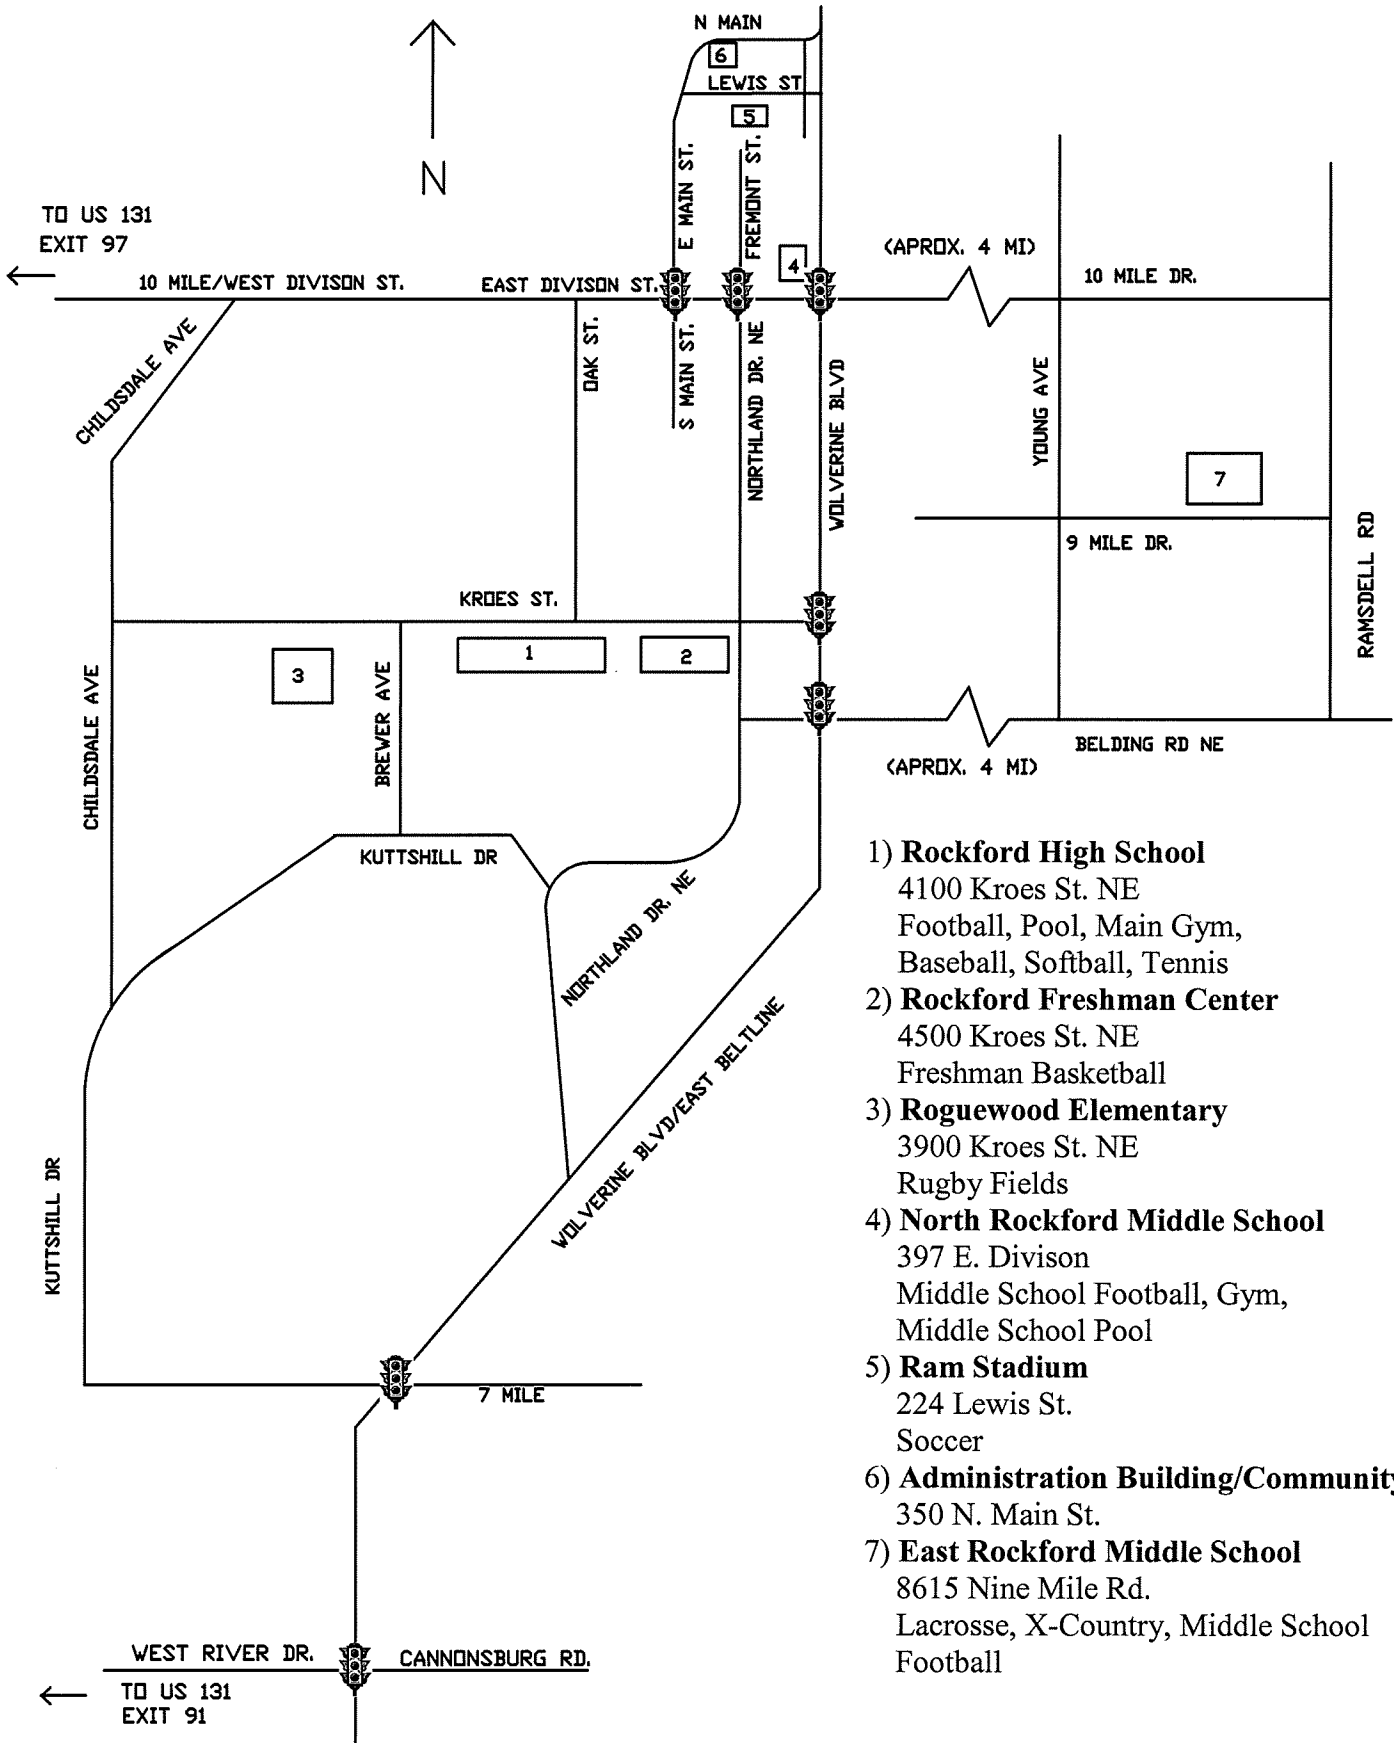

# Rockford High School "RAM NATION" Athletic Facility Map

- 1) **Rockford High School**  
4100 Kroes St. NE  
Football, Pool, Main Gym,  
Baseball, Softball, Tennis
- 2) **Rockford Freshman Center**  
4500 Kroes St. NE  
Freshman Basketball
- 3) **Roguewood Elementary**  
3900 Kroes St. NE  
Rugby Fields
- 4) **North Rockford Middle School**  
397 E. Division  
Middle School Football, Gym,  
Middle School Pool
- 5) **Ram Stadium**  
224 Lewis St.  
Soccer
- 6) **Administration Building/Community Ed.**  
350 N. Main St.
- 7) **East Rockford Middle School**  
8615 Nine Mile Rd.  
Lacrosse, X-Country, Middle School  
Football